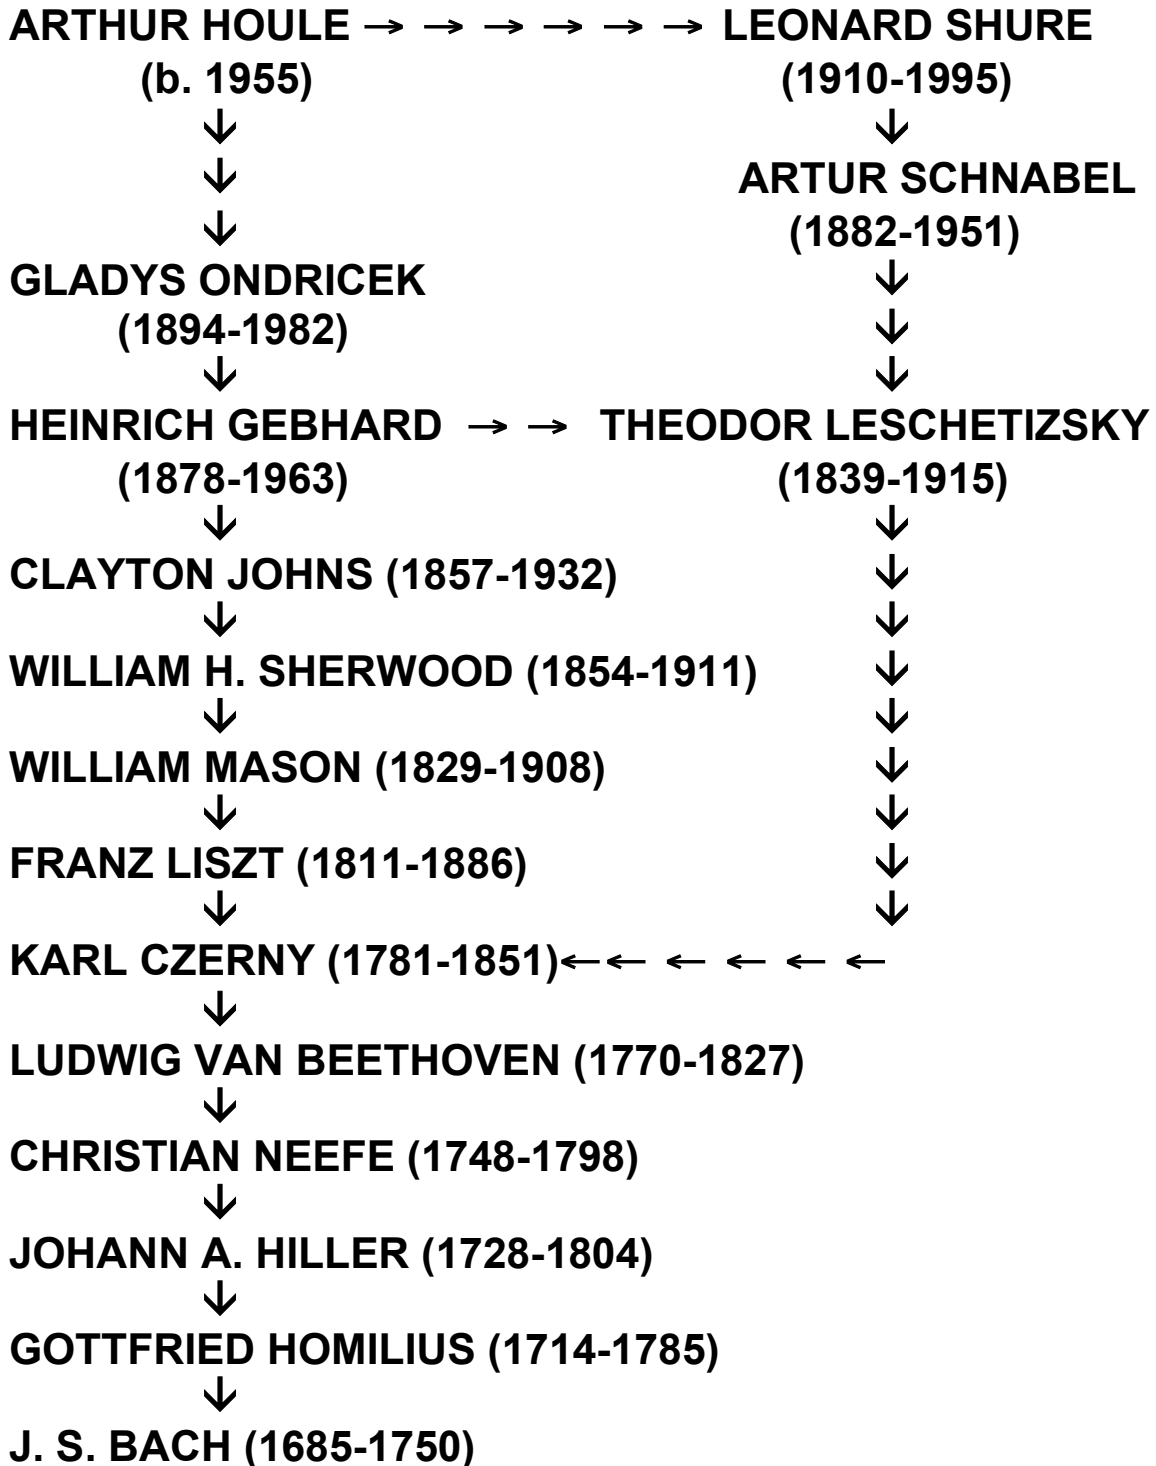

# MUSICAL TREE:

# ALTERNATE TREE:

**ARTHUR HOULE**

(b. 1955)

**KENNETH AMADA**

(b. 1931)

**MORIZ (or: MAURYCY) ROSENTHAL → → CARL (or: KAROL) MIKULI**

(1862-1946)

(1819-1897)

**FRANZ LISZT**

(1811-1886)

**FRÉDÉRIC CHOPIN**

(1810-1849)

**KARL CZERNY**

(1781-1851)

**LUDWIG VAN BEETHOVEN**

(1770-1827)